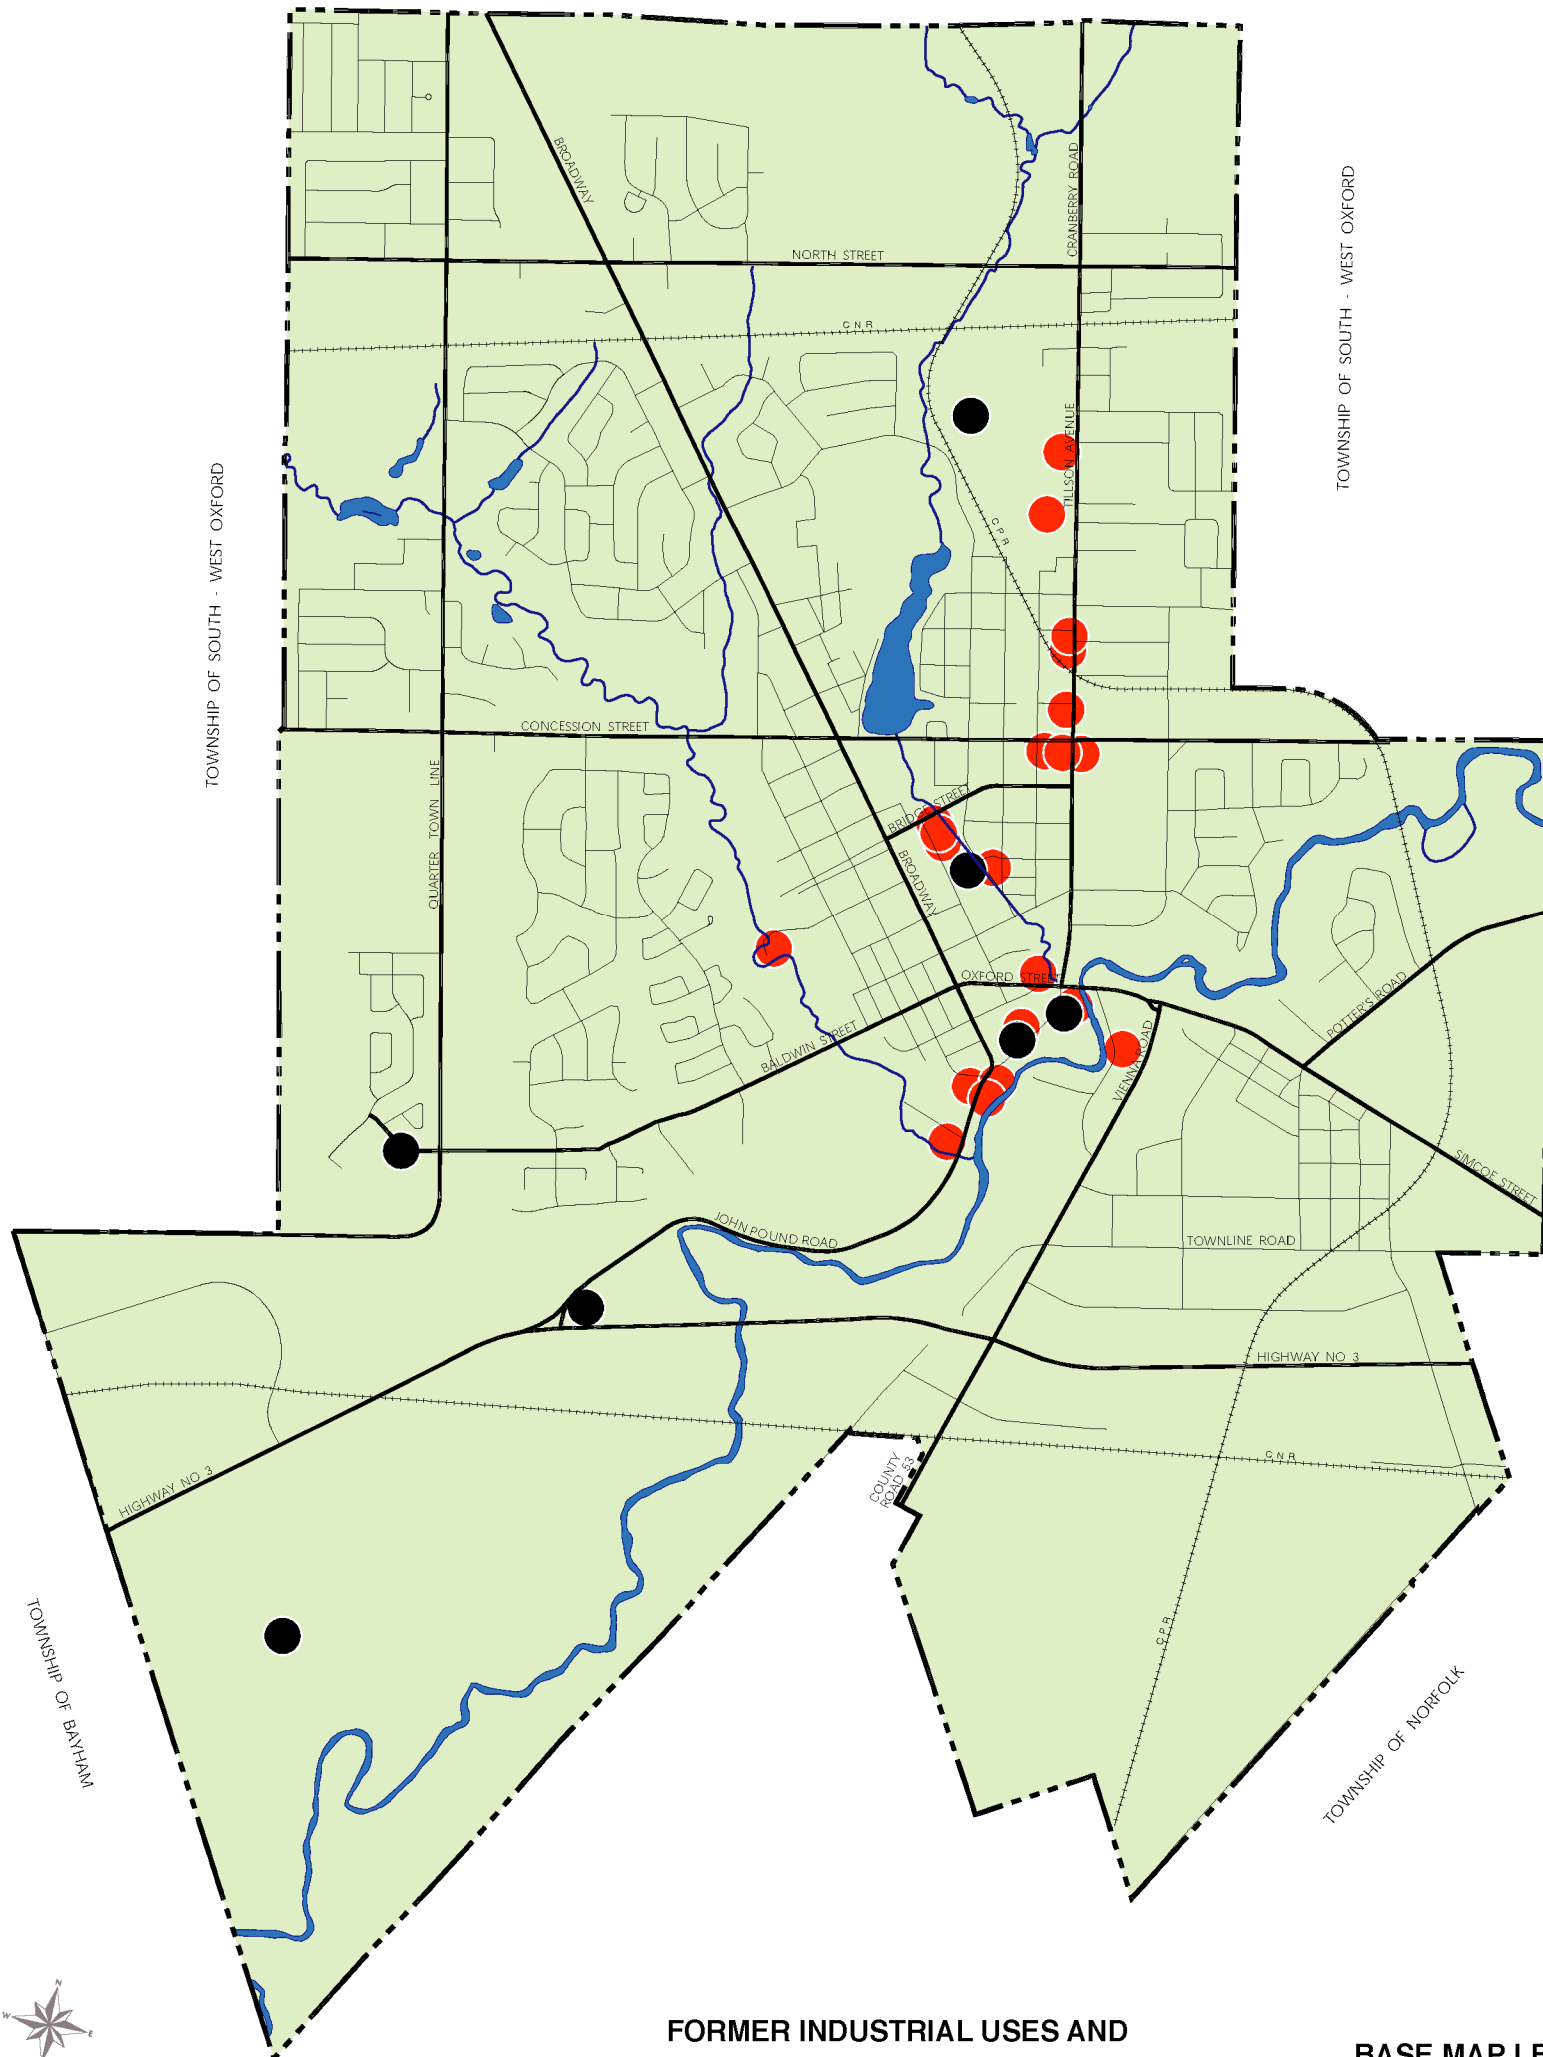

**TOWN OF TILLSONBURG  
FORMER INDUSTRIAL USES AND  
WASTE DISPOSAL SITES**

**FORMER INDUSTRIAL USES AND  
WASTE DISPOSAL SITES  
LEGEND**

- LANDS IDENTIFIED WITH FORMER INDUSTRIAL USES
- LANDS IDENTIFIED WITH FORMER WASTE DISPOSAL SITES BY THE MINISTRY OF ENVIRONMENT AND ENERGY

**BASE MAP LEGEND**

- MUNICIPAL BOUNDARY
- MAJOR ROADS
- OTHER ROADS
- RAILWAY
- WATERCOURSE

NOTES: THIS MAP MAY INCORPORATE DATA UNDER LICENCE AGREEMENT(S) WITH THE UPPER THAMES RIVER CONSERVATION AUTHORITY, THE GRAND RIVER CONSERVATION AUTHORITY, THE LONG POINT REGION CONSERVATION AUTHORITY, THE MINISTRY OF NORTHERN DEVELOPMENT AND MINES, THE MINISTRY OF NATURAL RESOURCES AND THE QUEEN'S PRINTER OF ONTARIO. (c)2005