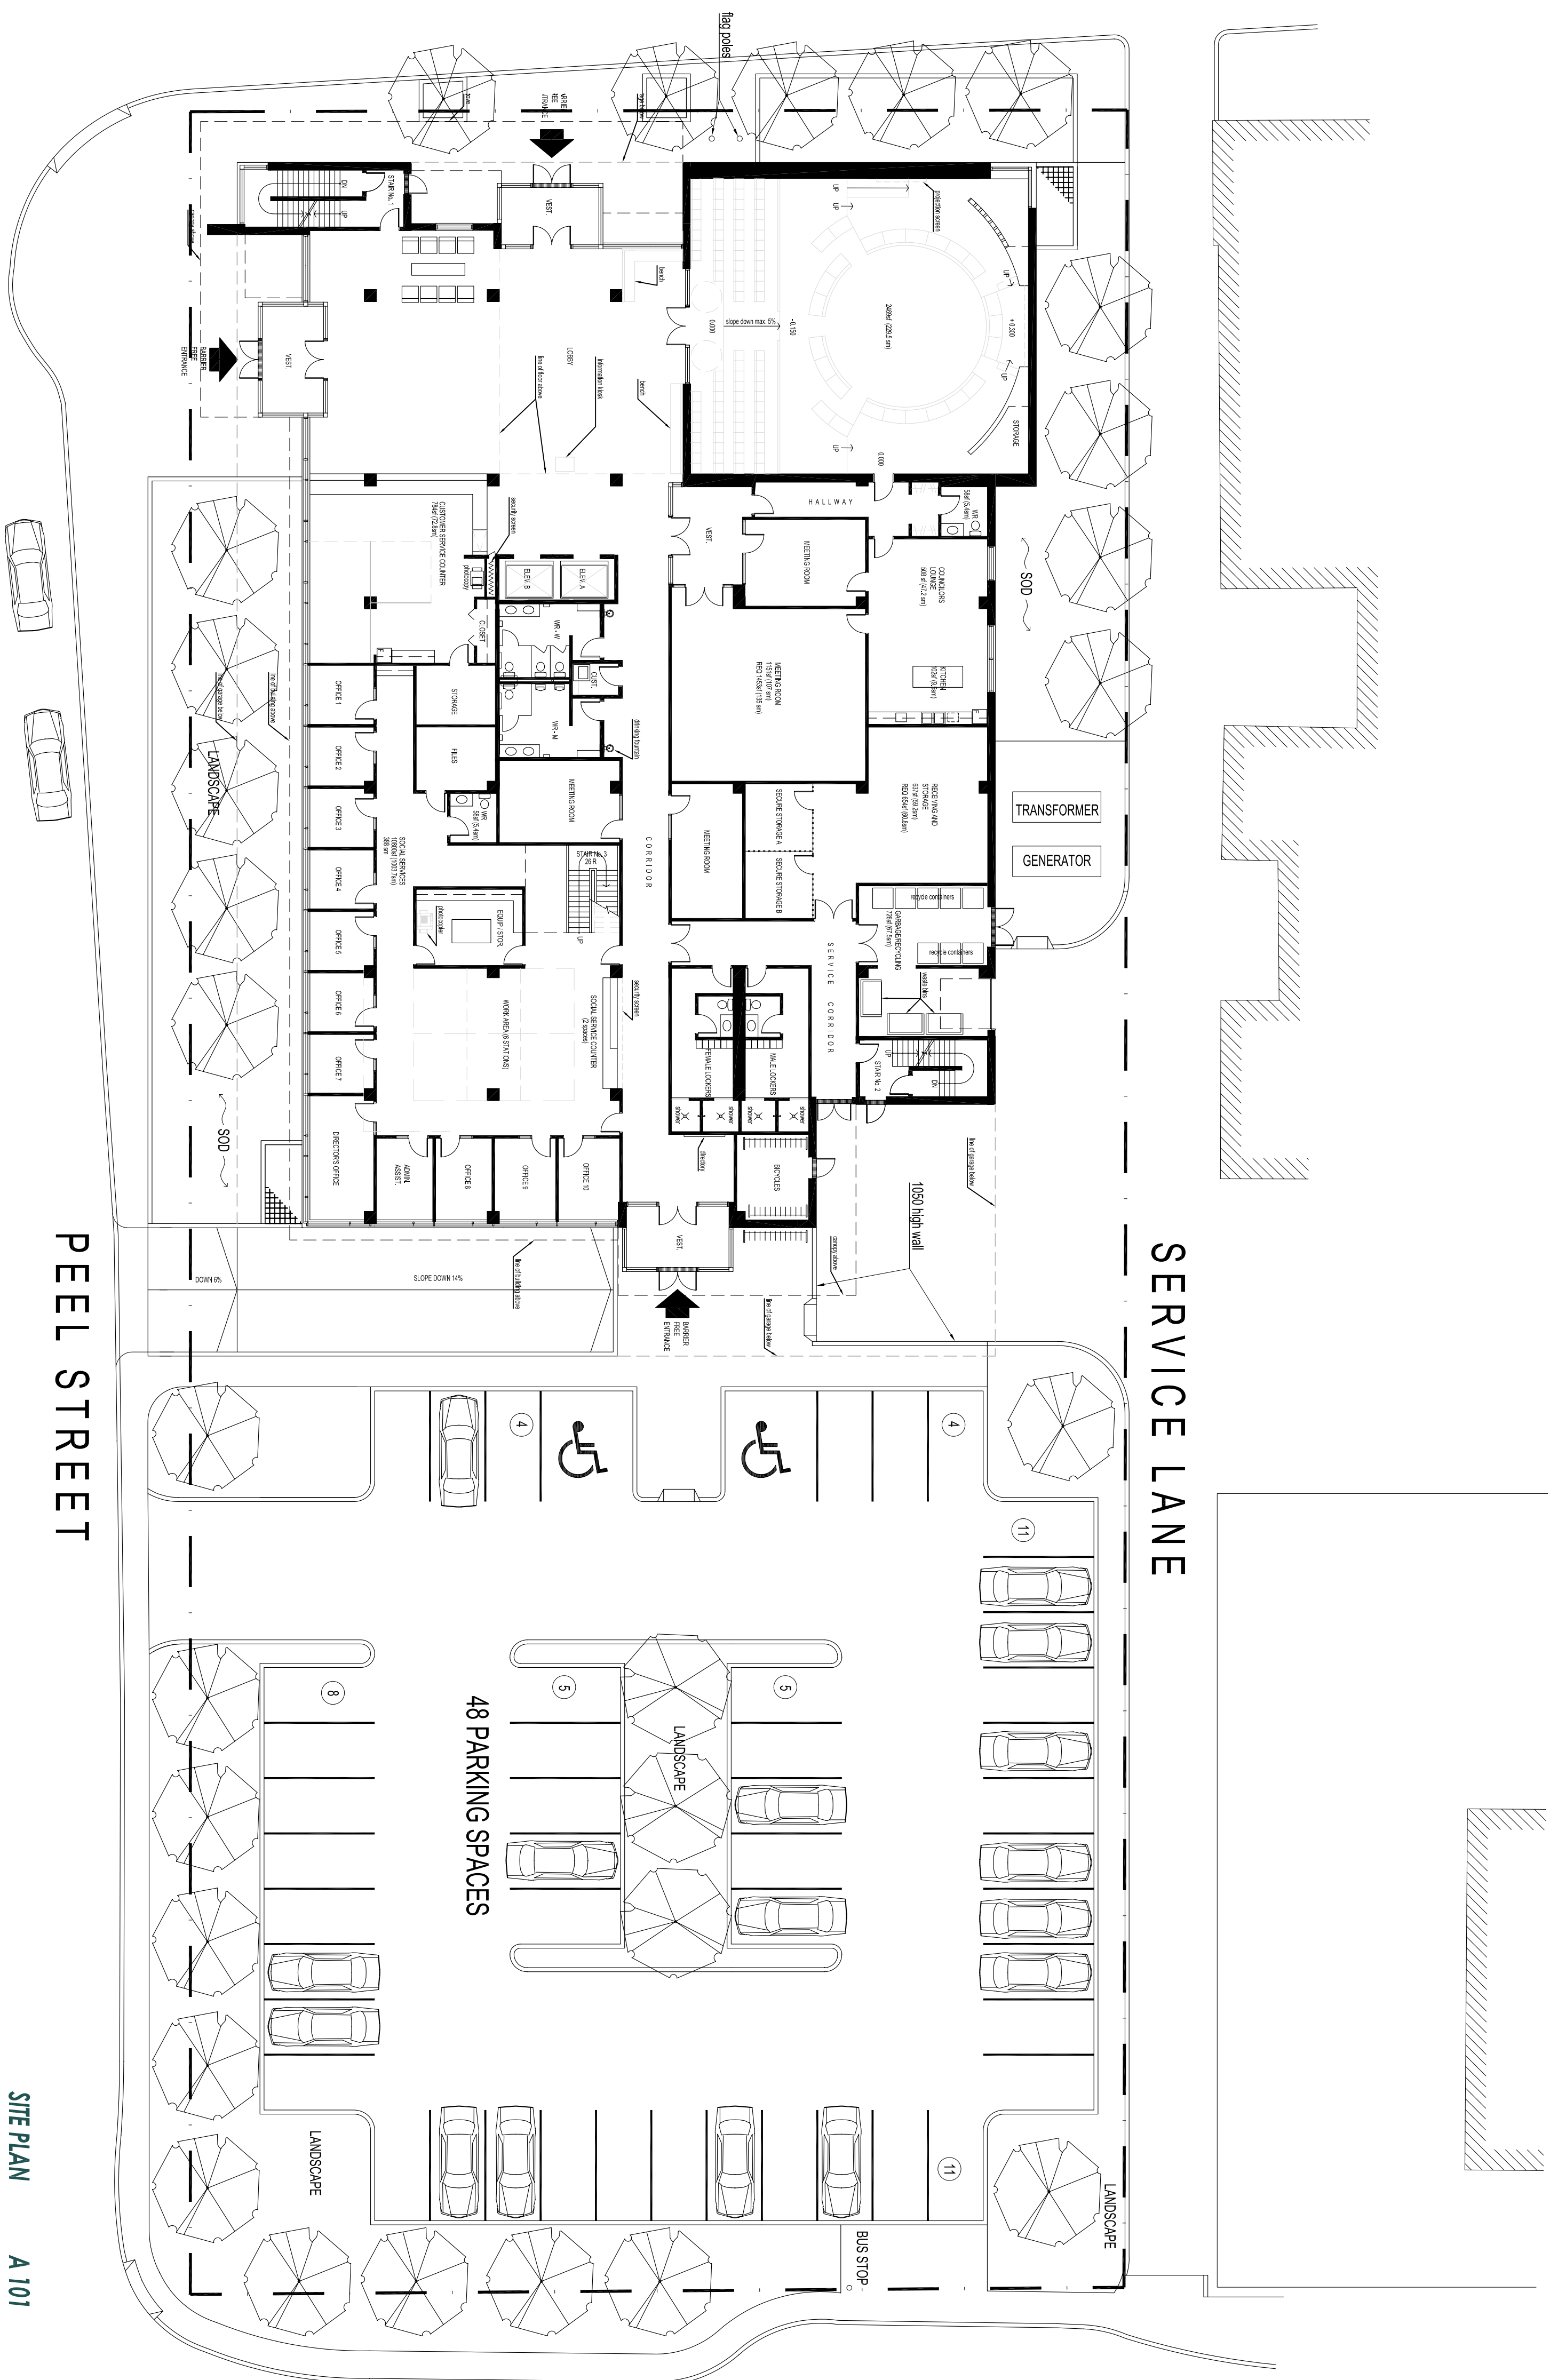

**OXFORD COUNTY ADMINISTRATION BUILDING
WOODSTOCK, ONTARIO**

SITE PLAN A 101
 0 3.2 6.5 13.1 19.7 26.2 32.8 FT

REEVE STREET

PEEL STREET

WELLINGTON STREET

SERVICE LANE