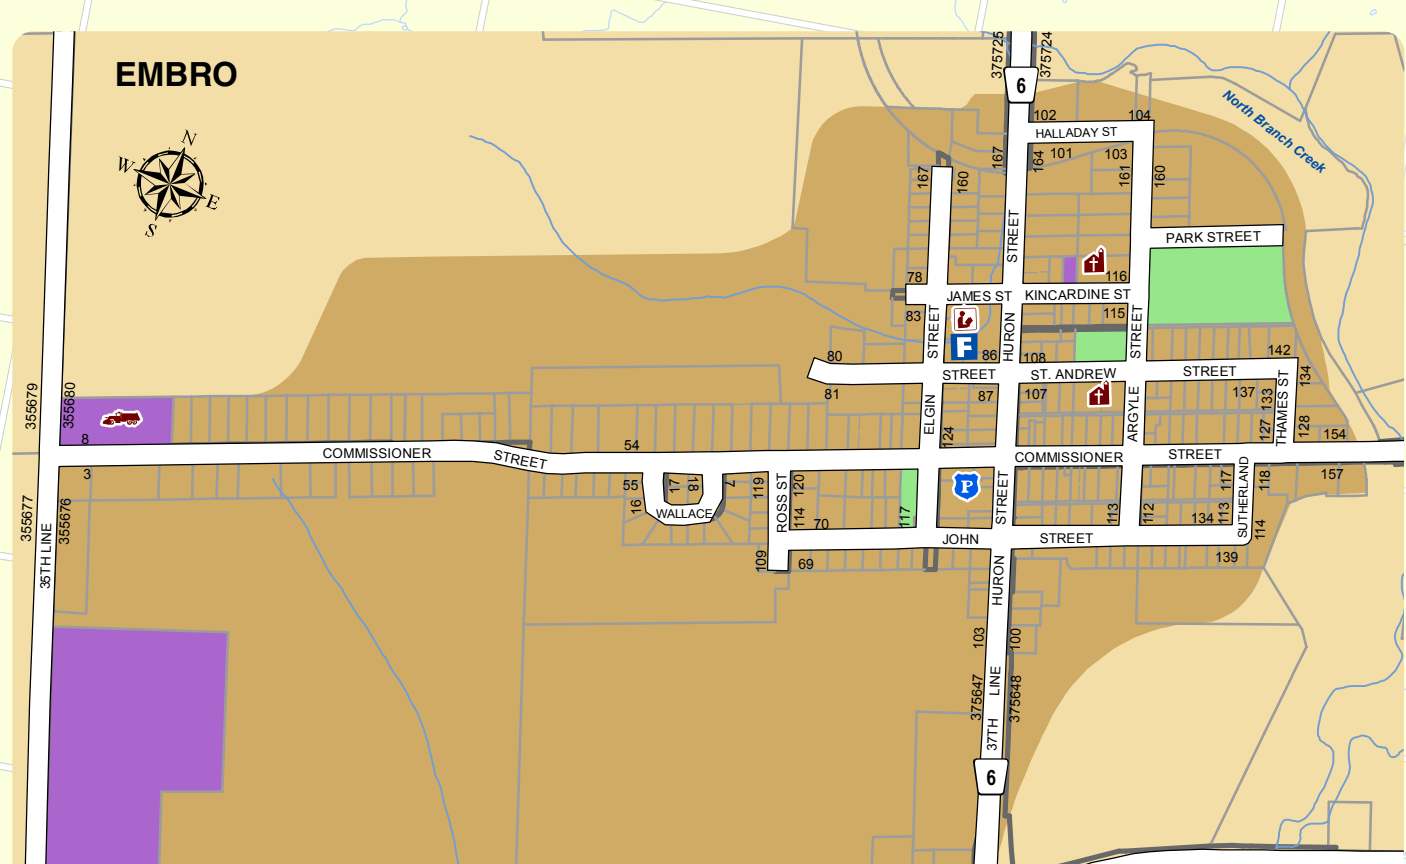

TOWNSHIP OF ZORRA

- LEGEND**
- ROAD IDENTIFICATION NUMBER
 - MUNICIPAL ADDRESS RANGES
 - COUNTY ROAD
 - PROVINCIAL ROAD
 - TOWNSHIP ROAD
 - HIGHWAY
 - COUNTY ROAD
 - PUBLIC WORKS FACILITY
 - CHURCH
 - SCHOOL
 - LIBRARY
 - FIRE HALL
 - POLICE STATION
 - PARCEL FABRIC
 - TOWNSHIP LOT LINES
 - RAILROAD
 - MUNICIPAL LIMITS
 - HISTORIC TOWNSHIP LIMITS
 - DRAINAGE
 - VILLAGE
 - SETTLEMENTS AND RURAL CLUSTERS